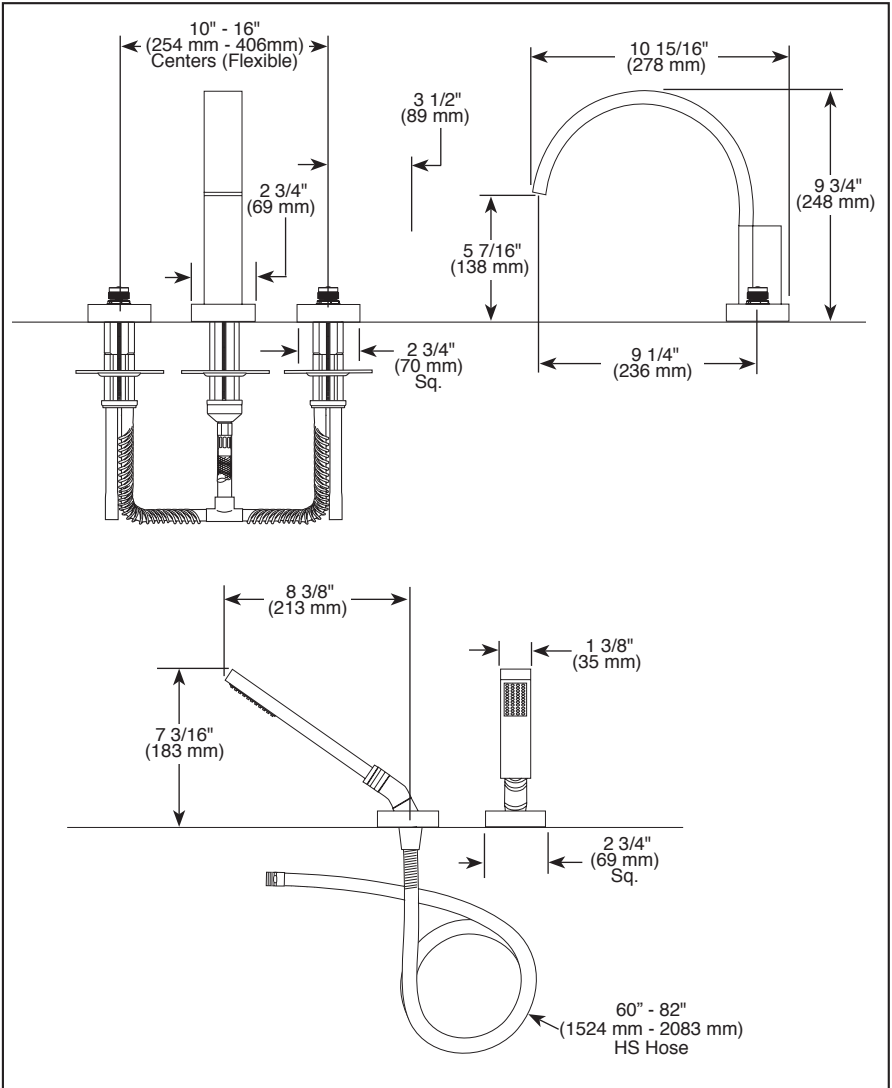

Submitted Model No.: _____
 Specific Features: _____

▲ Designate proper finish suffix

BRIZO®

ROMAN TUB/WHIRLPOOL FAUCET TRIM

- Siderna® Bath Collection
- Three Hole Installation (T67380)
- Four Hole Installation (T67480)
- Rough-In Kit Must Also be Ordered to Complete Installation (R64707 for four hole and R62707 for three hole)

- STANDARD SPECIFICATIONS:**
- Trim Only for two handle Roman Tub faucet for concealed mounting.
 - 10 15/16" (278 mm) long, 9 3/4" (248 mm) high slip-on rigid spout.
 - Temperature and volume controlled with handles.
 - Rough-In kit must also be ordered to complete installation (R64707 for four hole and R62707 for three hole). There are separate specification sheets on each rough-in kit if more details are required.
 - Handshower includes double check valves for backflow prevention (T67480 & T67481).
 - Handshower maximum 1.75 gpm @ 80 psi, 6.6 L/min @ 550 kPa
 - Minimum 5" (127 mm) to maximum 8" (203 mm) distance between holes.
 - Accomodates up to 2 1/2" deck thickness.
 - Handles sold separately.
 - 60" - 82" (1524 mm - 2083 mm) stretchable finished metal hose.

- COMPLIES WITH:**
- ASME A112.18.1 / CSA B125.1
 - Indicates compliance to ICC/ANSI A117.1 - Valve control only
 - EPA WaterSense® - Applies to handshower only - RP63768*

Delta reserves the right (1) to make changes in specifications and materials, and (2) to change or discontinue models, both without notice or obligation. Dimensions are for reference only. See current full-line price book or www.brizo.com for finish options and product availability.
 BSP-B-T67380-LHP Rev. G