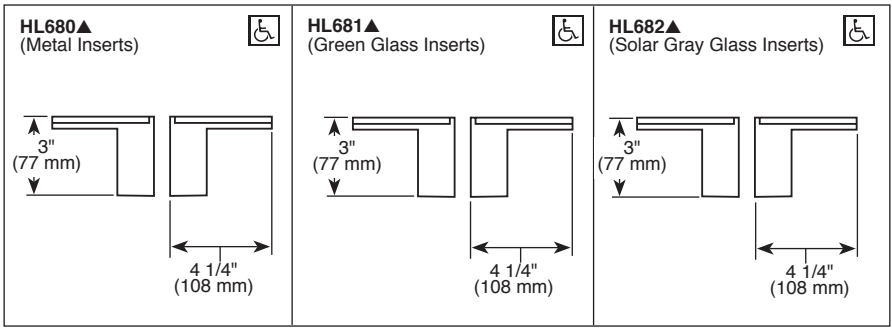

Submitted Model No.: _____
 Specific Features: _____

▲ Designate proper finish suffix

BRIZO®

ROMAN TUB/WHIRLPOOL FAUCET TRIM

- Siderna® Bath Collection
- Three Hole Installation (T67380)
- Four Hole Installation (T67480)
- Rough-In Kit Must Also be Ordered to Complete Installation (R64707 for four hole and R62707 for three hole)

- STANDARD SPECIFICATIONS:**
- Trim Only for two handle Roman Tub faucet for concealed mounting.
 - 10 15/16" (278 mm) long, 9 3/4" (248 mm) high slip-on rigid spout.
 - Temperature and volume controlled with handles.
 - Rough-In kit must also be ordered to complete installation (R64707 for four hole and R62707 for three hole). There are separate specification sheets on each rough-in kit if more details are required.
 - Handshower includes double check valves for backflow prevention (T67480 & T67481).
 - Handshower maximum 1.75 gpm @ 80 psi, 6.6 L/min @ 550 kPa
 - Minimum 5" (127 mm) to maximum 8" (203 mm) distance between holes.
 - Accomodates up to 2 1/2" deck thickness.
 - Handles sold separately.
 - 60" - 82" (1524 mm - 2083 mm) stretchable finished metal hose.

- COMPLIES WITH:**
- ASME A112.18.1 / CSA B125.1
 - Indicates compliance to ICC/ANSI A117.1 - Valve control only
 - EPA WaterSense® - Applies to handshower only - RP63768*

Delta reserves the right (1) to make changes in specifications and materials, and (2) to change or discontinue models, both without notice or obligation. Dimensions are for reference only. See current full-line price book or www.brizo.com for finish options and product availability.
 BSP-B-T67380-LHP Rev. G